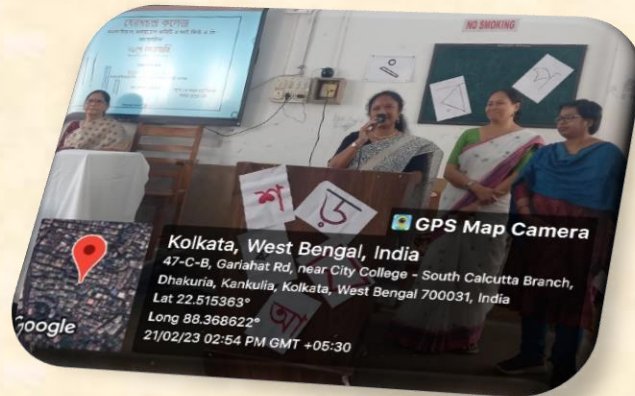

**IN ASSOCIATION WITH THE
DEPARTMENT OF BENGALI
AND
IQAC**